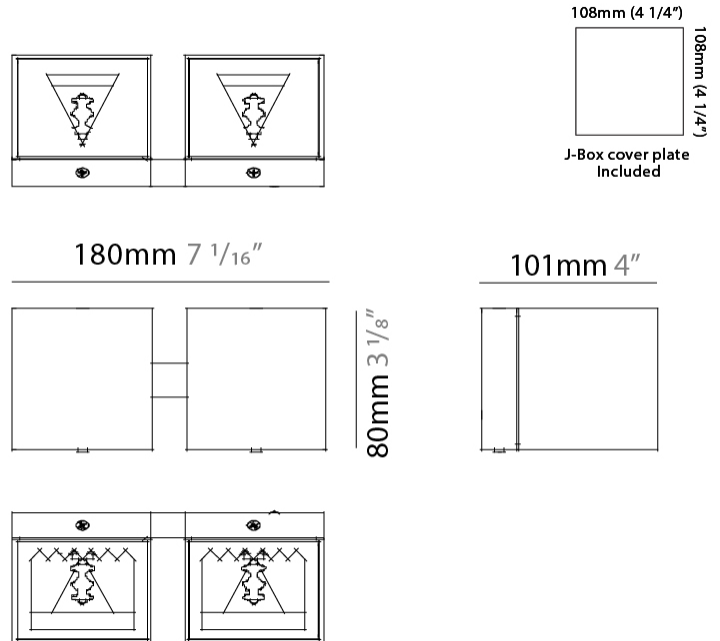

DAU DOUBLE SURFACE

D93095-

base number _____
Finish Options _____

1. To build a product code in our configurator select the specify button on the base model # product page
2. To build a manual product code on this datasheet choose from the options listed below in blue font and add the suffix to the base model #

GENERAL

Series: Dau _____
Subseries: Dau Double _____
Brand: Milan _____
Division: Design _____
Mounting Type: Surface _____
Mounting Location: Wall _____
Subcategory: Up/Down Light _____

PHYSICAL

Shape: Rectangle _____
Length (mm): 180 _____
Length (in): 7 1/16 _____
Height (mm): 80 _____
Depth (mm): 101 _____
Height (in): 3 1/8 _____
Depth (in): 4 _____
Extension (mm): 101 _____
Extension (in): 4 _____
Light Distribution: Direct / Indirect _____
Fixture Finish: BAL / MWL / BSL _____
Fixture Material: Extruded Aluminum _____

ELECTRICAL

Number of Lamps: 2 _____
Lamp Type: LED Retrofit _____
Lamp Shape: T4 _____
Bulb Included: Bulb Not Included _____
Max. Wattage Per Lamp (W): 3.5 _____
Lamp Base: G9 _____
Input Voltage (V): 120Vac Direct Line _____

LED

OPTICAL

RATINGS AND CERTIFICATIONS

Certified By: Certified for North American Standards _____
IP rating: IP20 _____